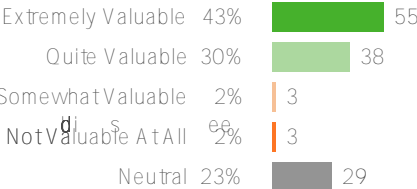

Your average

90%

129 responses

District average: **89%** Washington Elementary School District

How did people respond?

Q.1: How valuable is the communication from the district office?

Favorable: **94%**

Q.2: The various departments in the district office support our school campuses. What grade would you assign the district office?