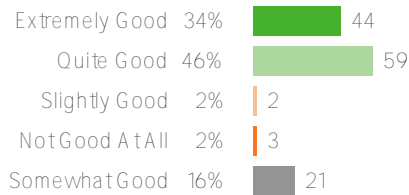

Favorable: **85%**

Parent engagement

School Fit

Your average

95%

129 responses

District average: **96%** Washington Elementary School District

How did people respond?

Q.1: Given your child's cultural background, how good a fit is his/her school?

Favorable: **95%**

School operations

Your avera

Social Awareness

Student support

Your average

94%